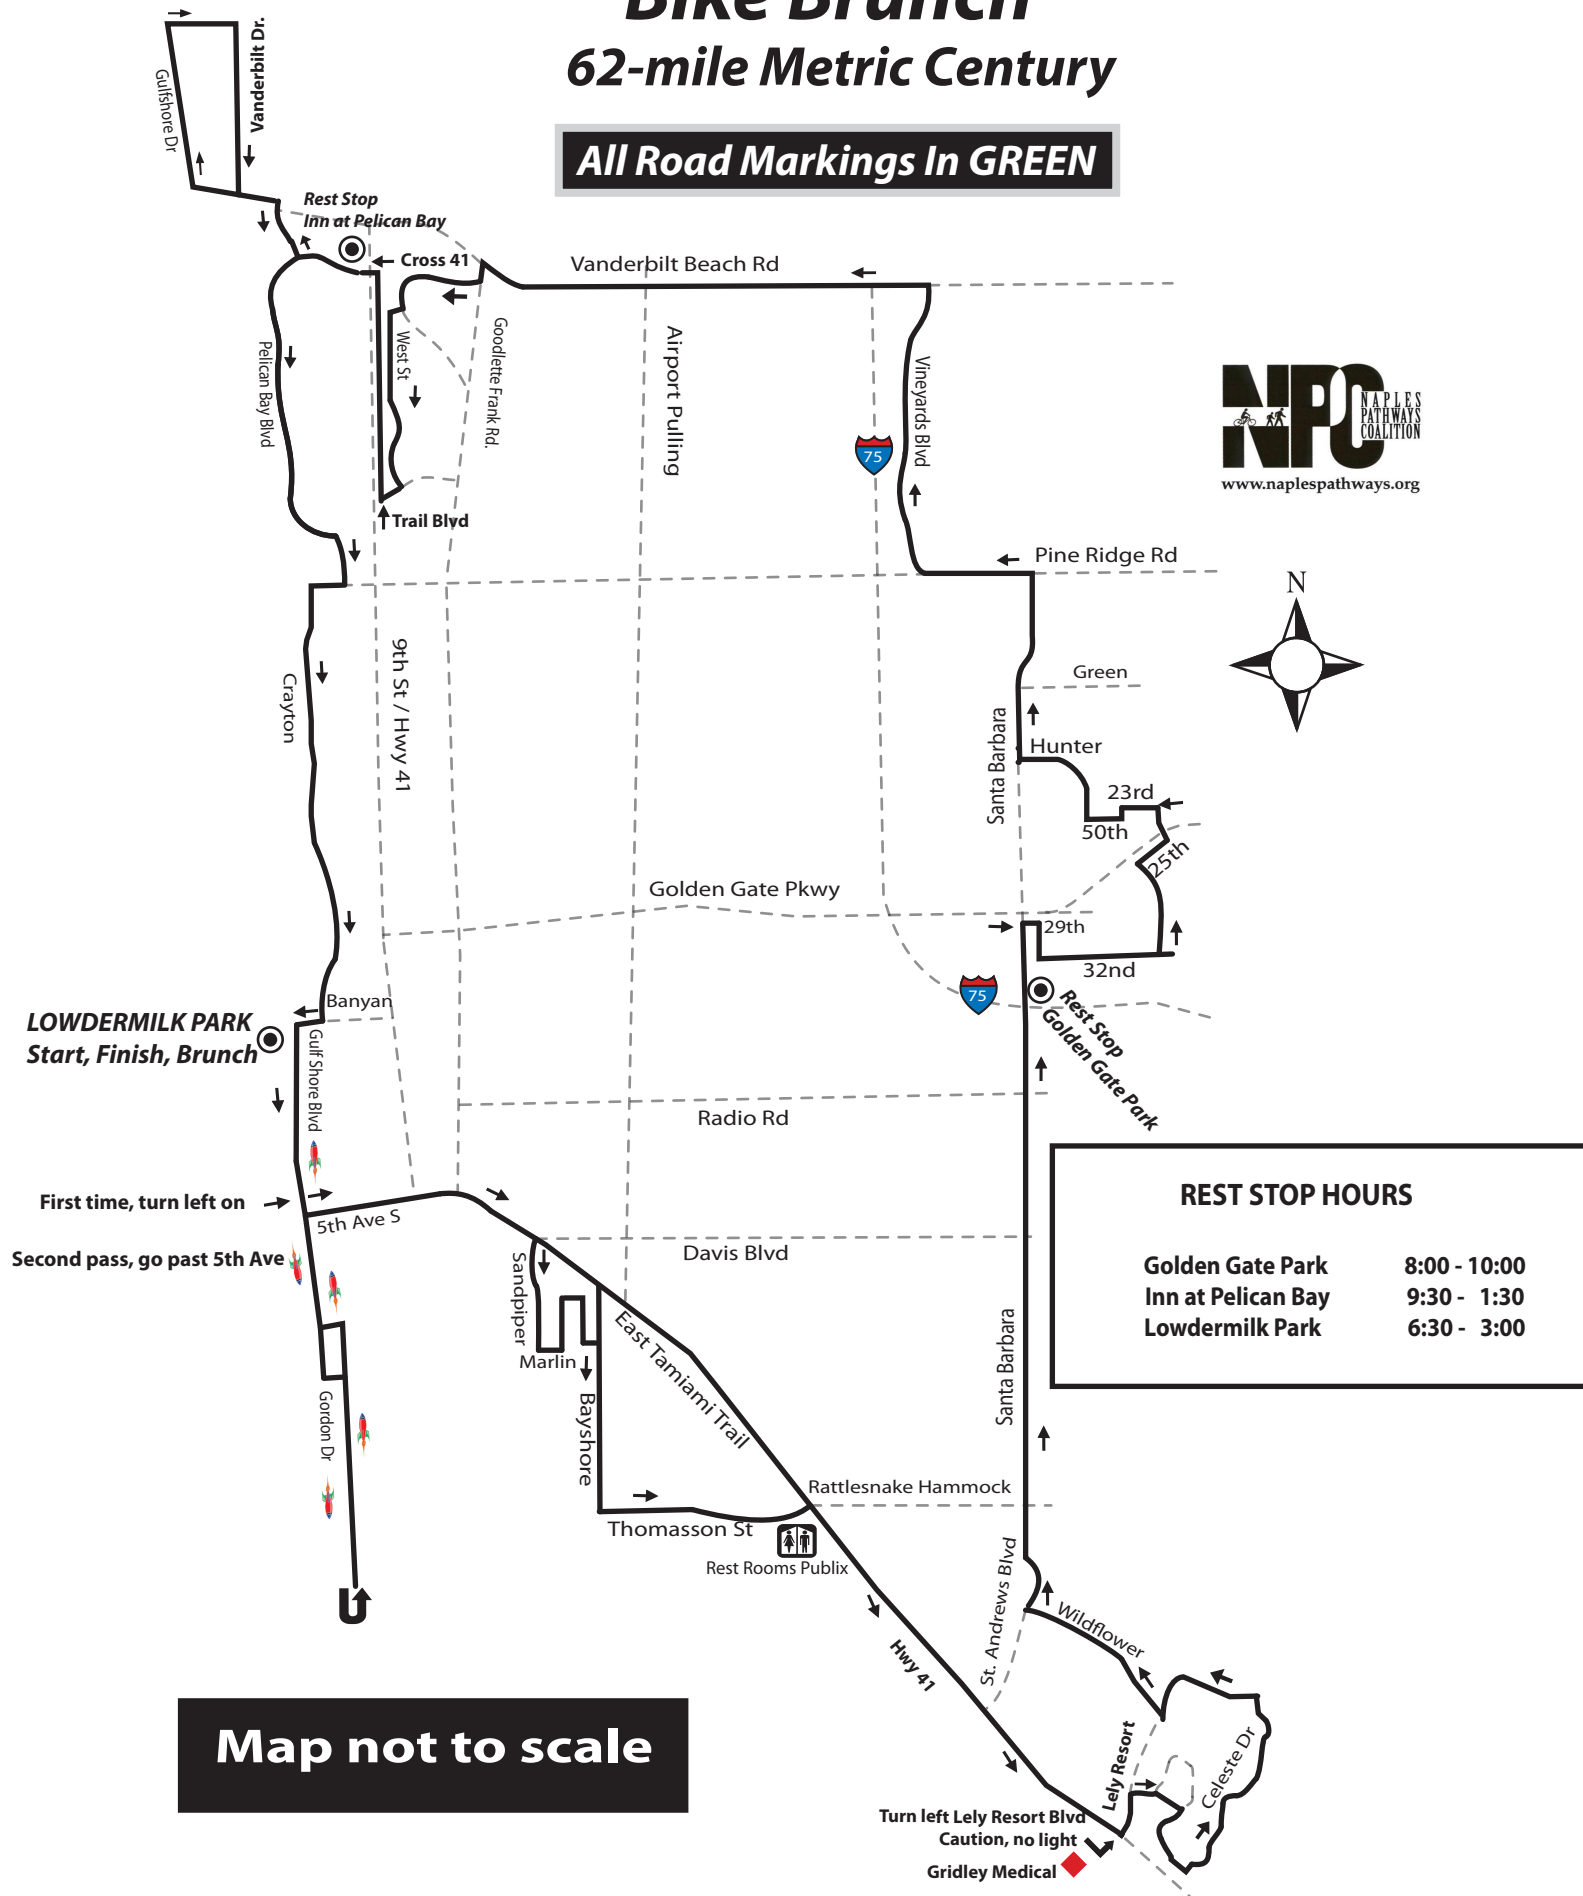

# Bike Brunch

## 62-mile Metric Century

**All Road Markings In GREEN**

REST STOP HOURS	
Golden Gate Park	8:00 - 10:00
Inn at Pelican Bay	9:30 - 1:30
Lowdermilk Park	6:30 - 3:00

**Map not to scale**